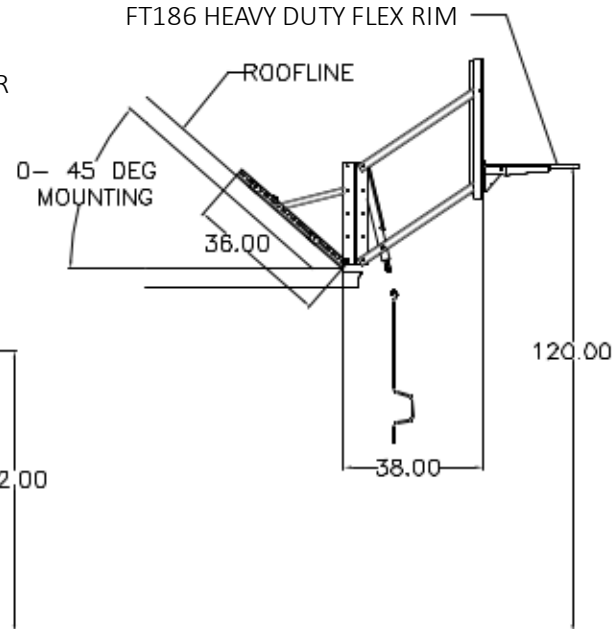

FIRST TEAM SPORTS INC.
HUTCHINSON, KS 67501

1-800-649-3688
www.firstteaminc.com

ROOFMASTER SELECT
PRODUCT SUBMITTAL

(ROOF MOUNT)

STANDARD INSTALLATION
RIM HEIGHT ADJUSTABLE FROM 10' - 6'

(WALL MOUNT)