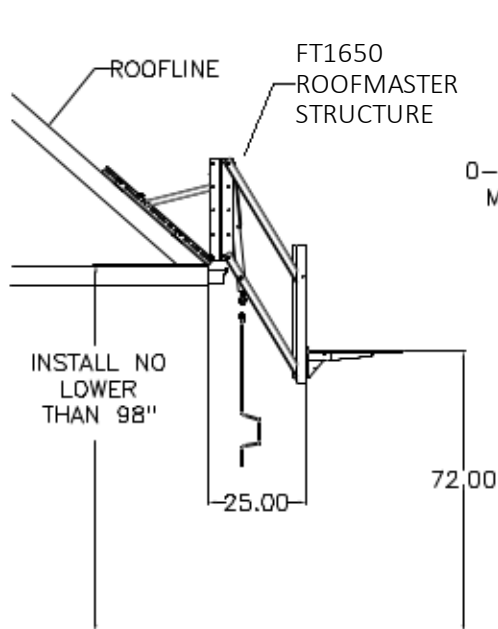

FIRST TEAM SPORTS INC.
HUTCHINSON, KS 67501

1-800-649-3688
www.firstteaminc.com

ROOFMASTER SELECT
PRODUCT SUBMITTAL

(ROOF MOUNT)

STANDARD INSTALLATION
RIM HEIGHT ADJUSTABLE FROM 10' - 6'

(WALL MOUNT)