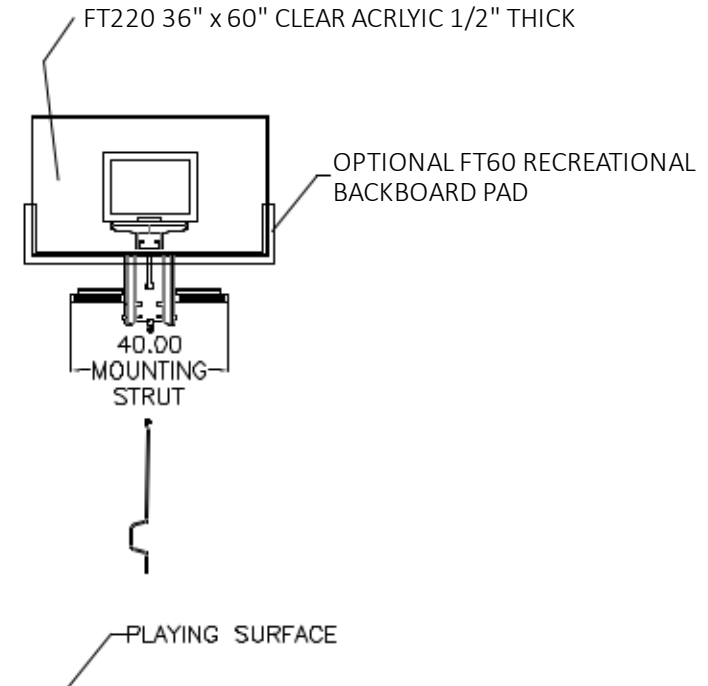

FIRST TEAM SPORTS INC.
HUTCHINSON, KS 67501

1-800-649-3688
www.firstteaminc.com

ROOFMASTER SELECT
PRODUCT SUBMITTAL

(ROOF MOUNT)

STANDARD INSTALLATION
RIM HEIGHT ADJUSTABLE FROM 10' - 6'

(WALL MOUNT)